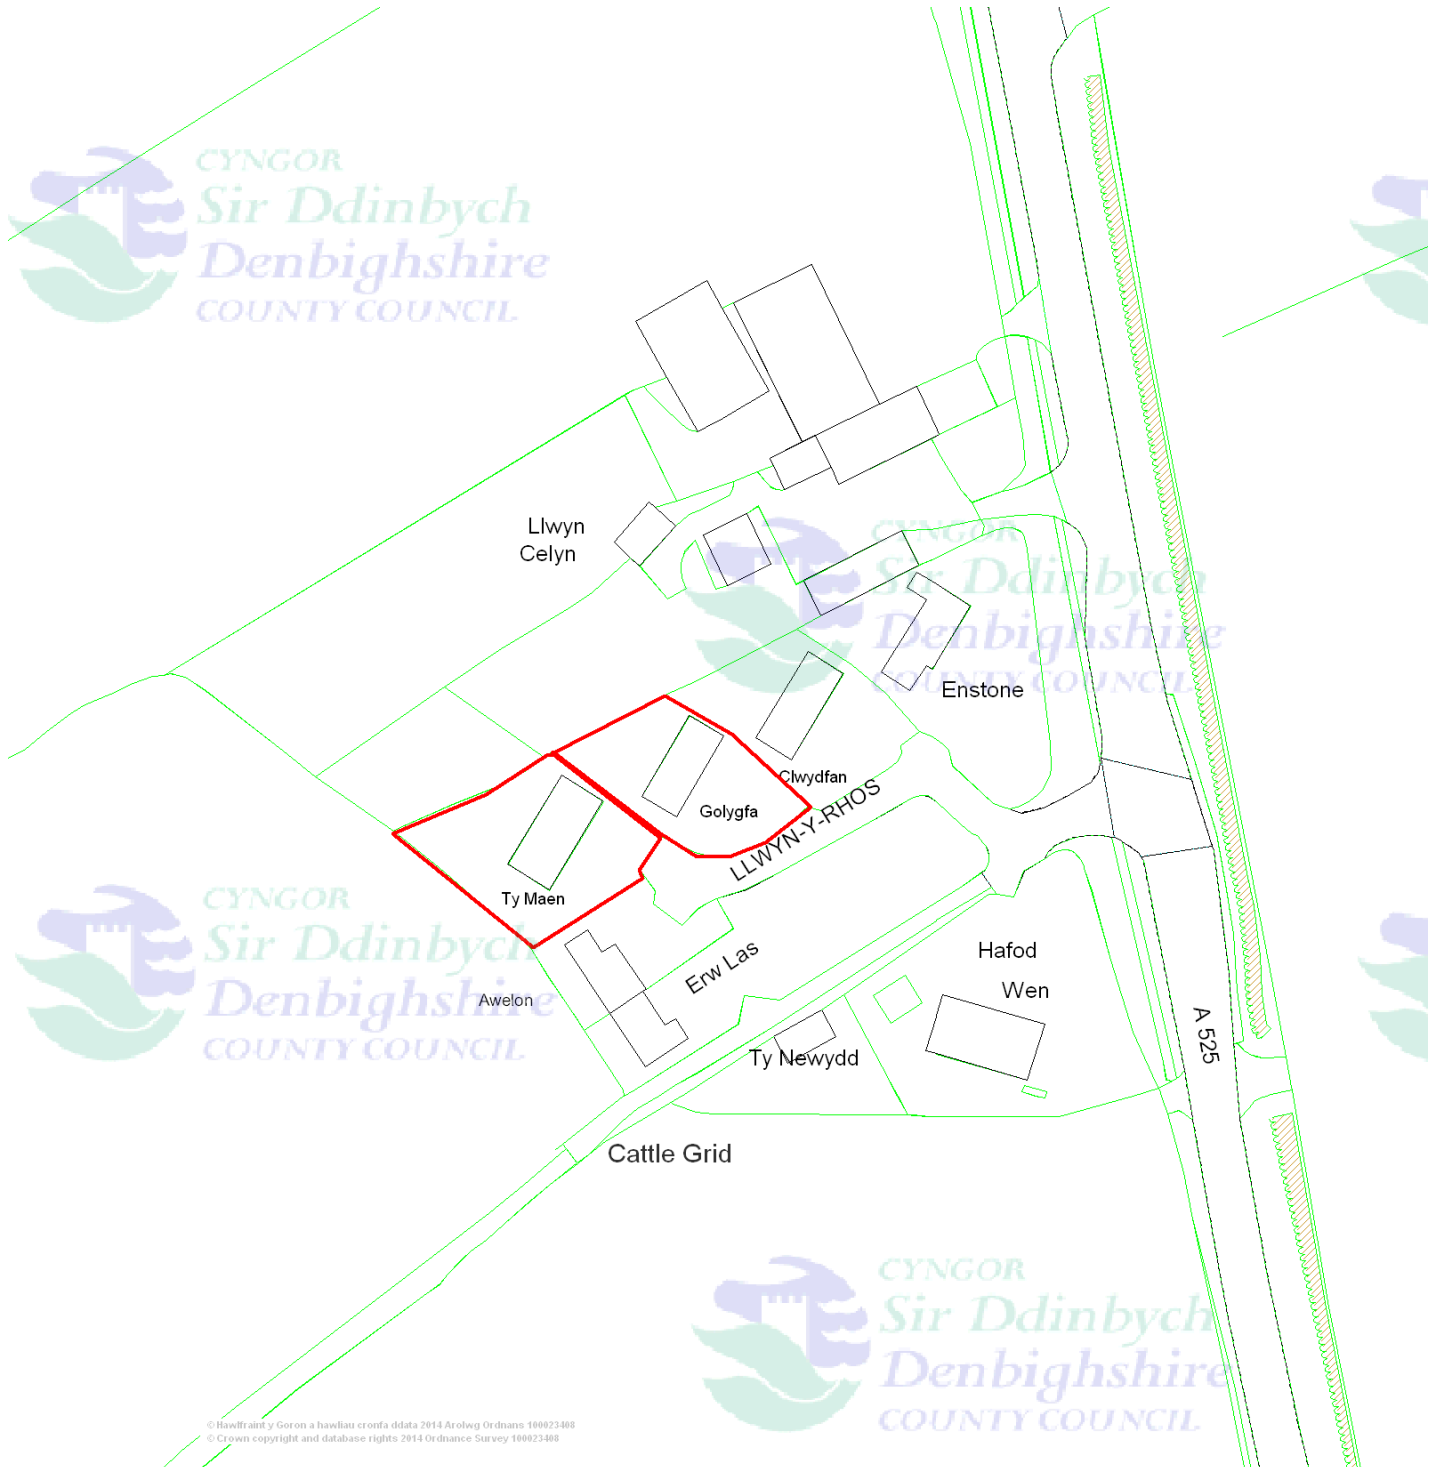

Heading:

ENF/2015/00006

Golygfa and Ty Maen, Llwyn y Rhos,

Llanrhaeadr, Denbigh LL16 4NH

Graham Boase
Head of Planning & Public Protection
Denbighshire County Council
Caledfryn
Smithfield Road
Denbigh
Denbighshire LL16 3RJ

Tel: 01824 706800 Fax: 01824 706709

The Site

Date 22/4/2015

Scale 1/1250

Centre = 307964 E 364059 N